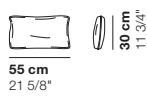

cod. 1344 / upholstered low screen

cod. 1345 / wooden low screen

cod. 1346 / Coffee table D50

cod. 1347 / coffee table D60

cod. 10020 / cushion

cod. 10023 / cushion

cod. 10024 / cushion

TIMO