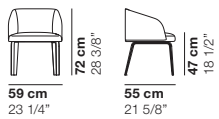

cod. 1360 / small armchair wooden legs