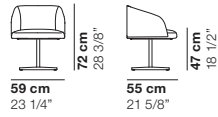

Nero pece
 Pitch black
 Poix noir
 Pech Schwarz

Avorio
 Ivory
 Ivoire
 Elfenbein

cod. 1355 / small armchair metal legs

cod. 1356 / small armchair swivel base

cod. 1357 / small sofa metal legs

cod. 1358 / lounge armchair metal legs