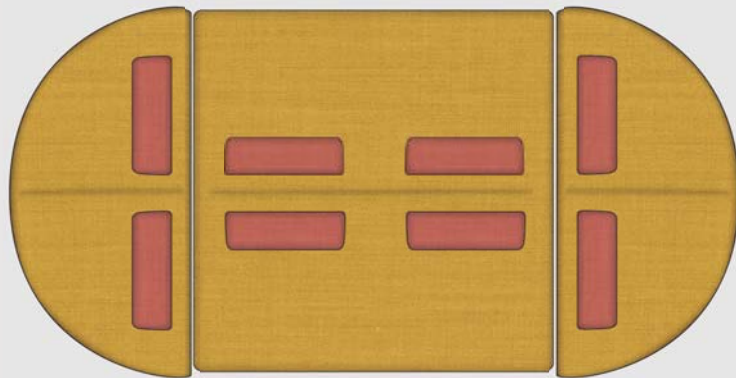

NODE+ cod. 1303
Seat half island /
NODE+ cod. 1302
Seat island /
NODE+ cod. 1317
Free upholstered back