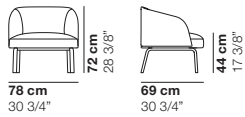

Nero pece
 Pitch black
 Poix noir
 Pech Schwarz

Avorio
 Ivory
 Ivoire
 Elfenbein

cod. 1355 / small armchair metal legs

cod. 1356 / small armchair swivel base

cod. 1357 / small sofa metal legs

cod. 1358 / lounge armchair metal legs