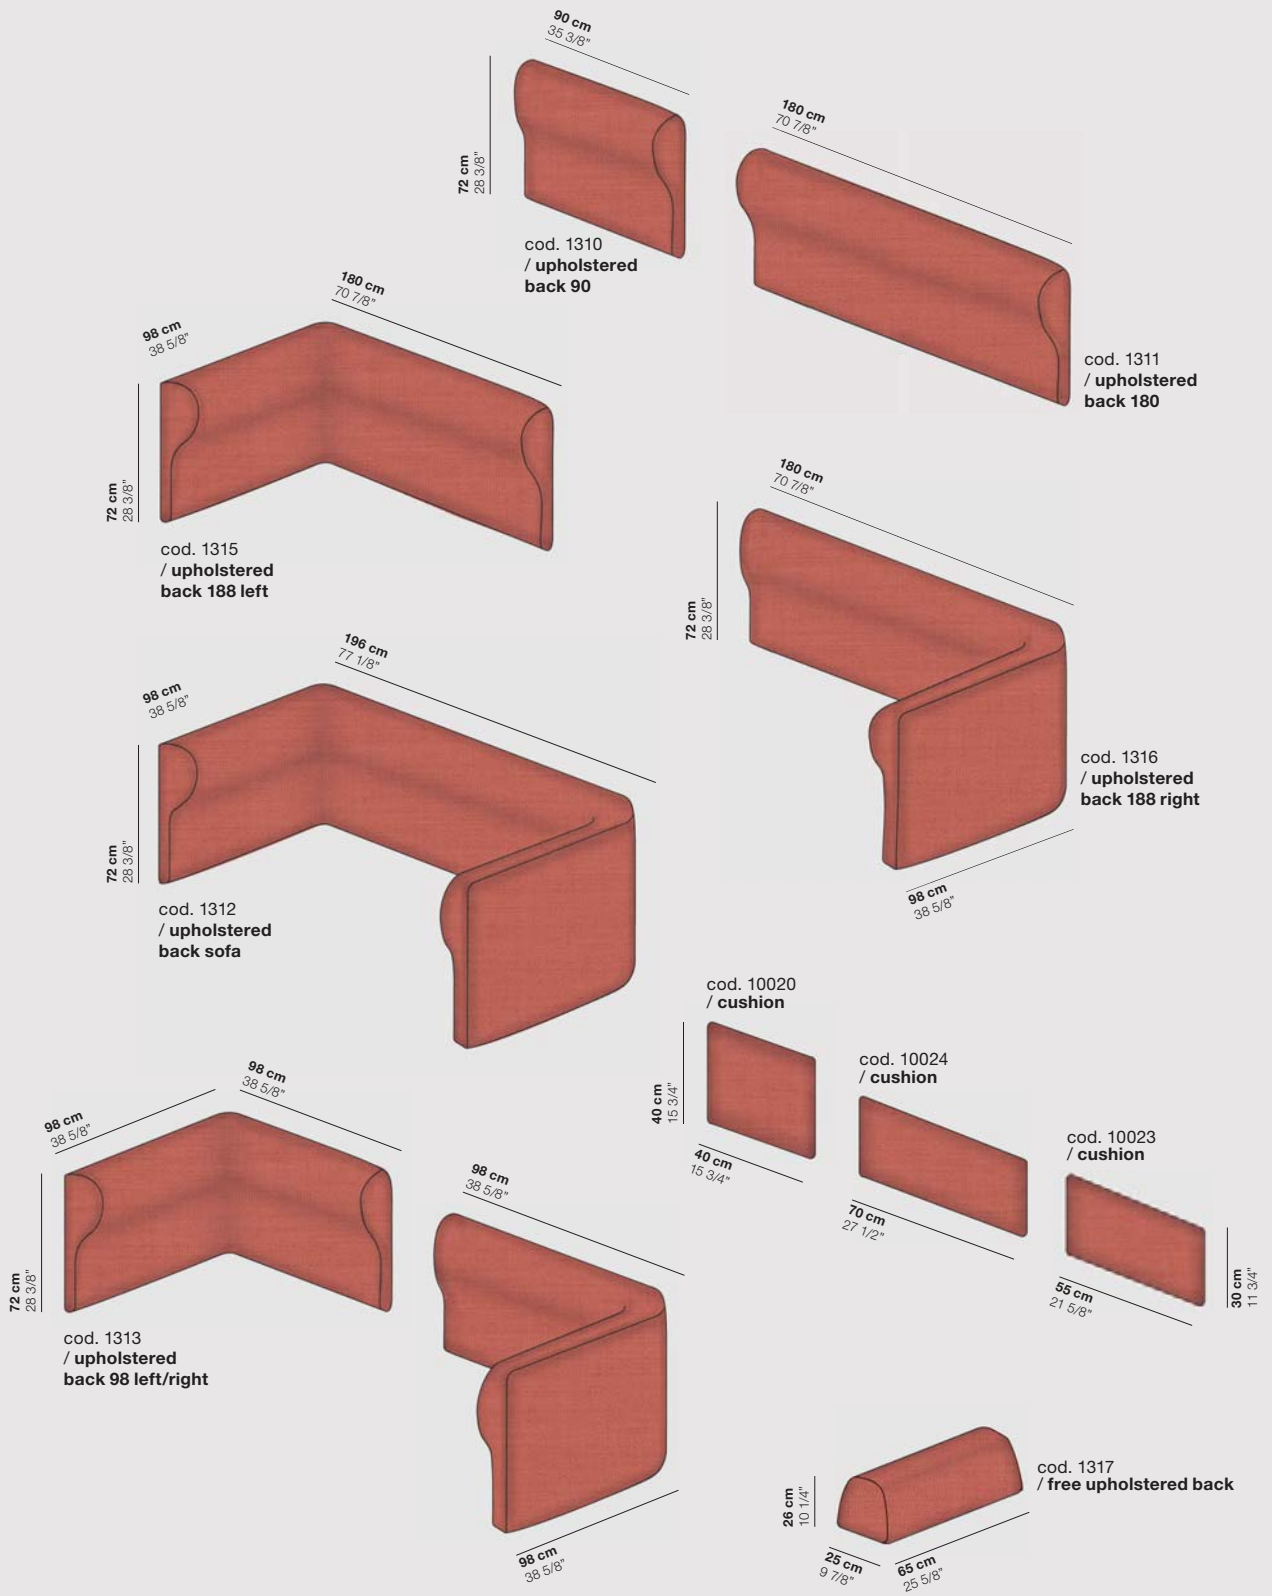

Node+ backs