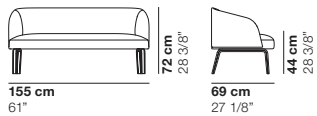

cod. 1359 / lounge sofa metal legs

cod. 1360 / small armchair wooden legs

cod. 1361 / small sofa wooden legs

cod. 1362 / lounge armchair wooden legs

cod. 1363 / lounge sofa wooden legs

cod. 1364 / lounge armchair swivel base