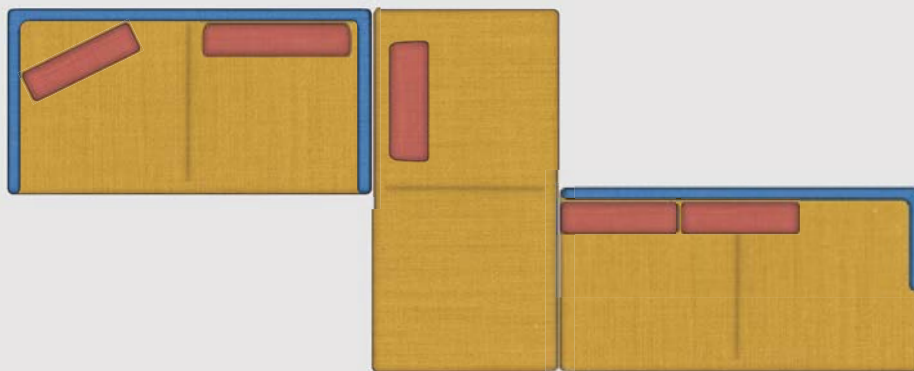

NODE+ cod. 10024
Cushion /
NODE+ cod. 1317
Free upholstered back /
NODE+ cod. 10020
Cushion /
NODE+ cod. 1333
Acoustic back sofa big 188 /
NODE+ cod. 1331
Acoustic back corner small right /
NODE+ cod. 1301
Seat 180