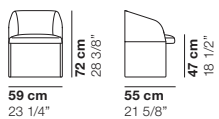

cod. 1365 / armchair fully upholstered base