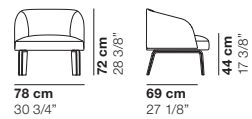

cod. 1359 / lounge sofa metal legs

cod. 1360 / small armchair wooden legs

cod. 1361 / small sofa wooden legs

cod. 1362 / lounge armchair wooden legs

cod. 1363 / lounge sofa wooden legs

cod. 1364 / lounge armchair swivel base