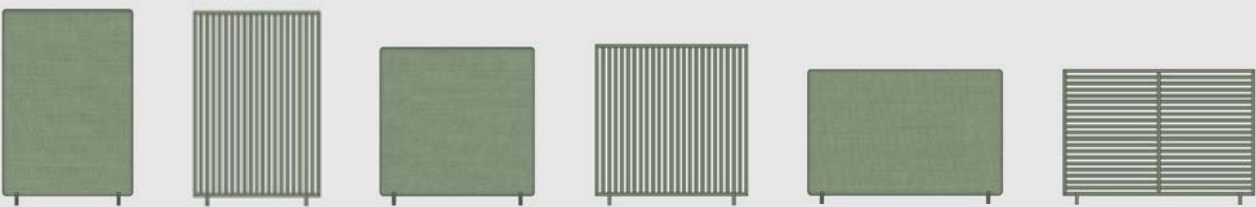

11 accessori / accessories / accessoires / Zubehörteile