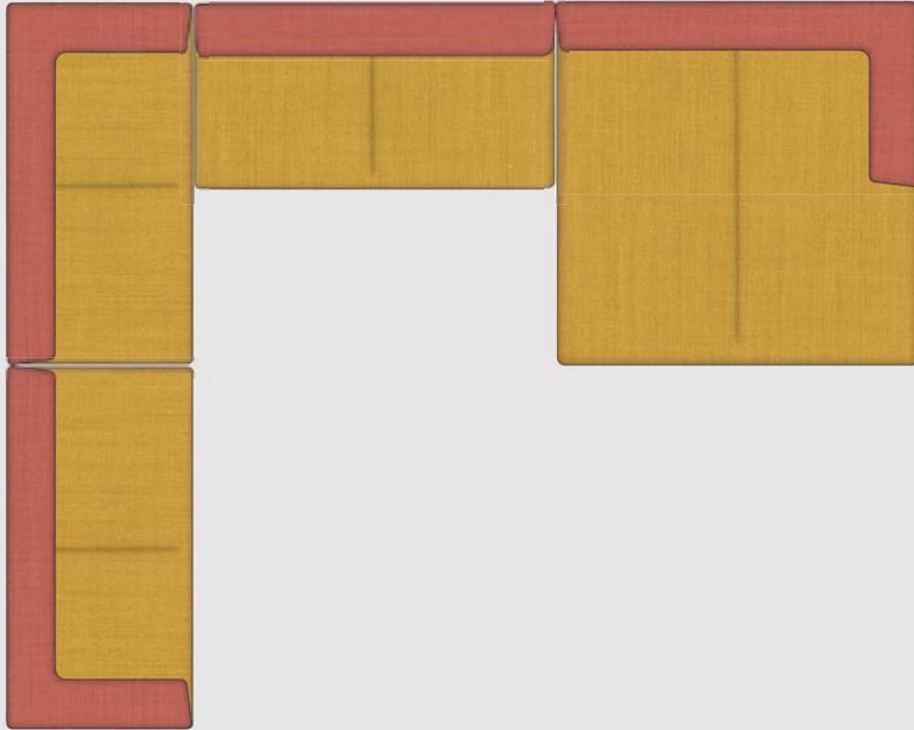

- **NODE+** cod. 1315
  Upholstered back 188 left /
- **NODE+** cod. 1316
  Upholstered back 188 right /
- **NODE+** cod. 1311
  Upholstered back 180 /
- **NODE+** cod. 1301
  Seat 180 /
- **NODE+** cod. 1302
  Seat island