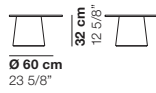

cod. 1344 / upholstered low screen

cod. 1345 / wooden low screen

cod. 1346 / Coffee table D50

cod. 1347 / coffee table D60

cod. 10020 / cushion

cod. 10023 / cushion

cod. 10024 / cushion

TIMO