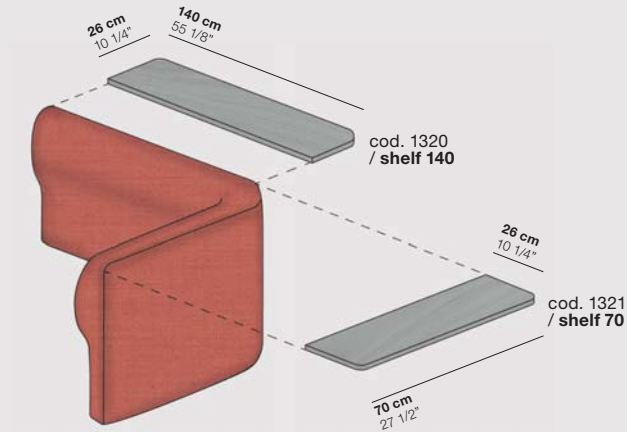

Node+ seats

Node+ backs

Node+ acoustic backs

Node+ tables and screens

157 cm
61 3/4"

104 cm
41"
cod. 1340
/ upholstered tall screen

127 cm
50"

124 cm
48 7/8"
cod. 1342
/ upholstered large screen