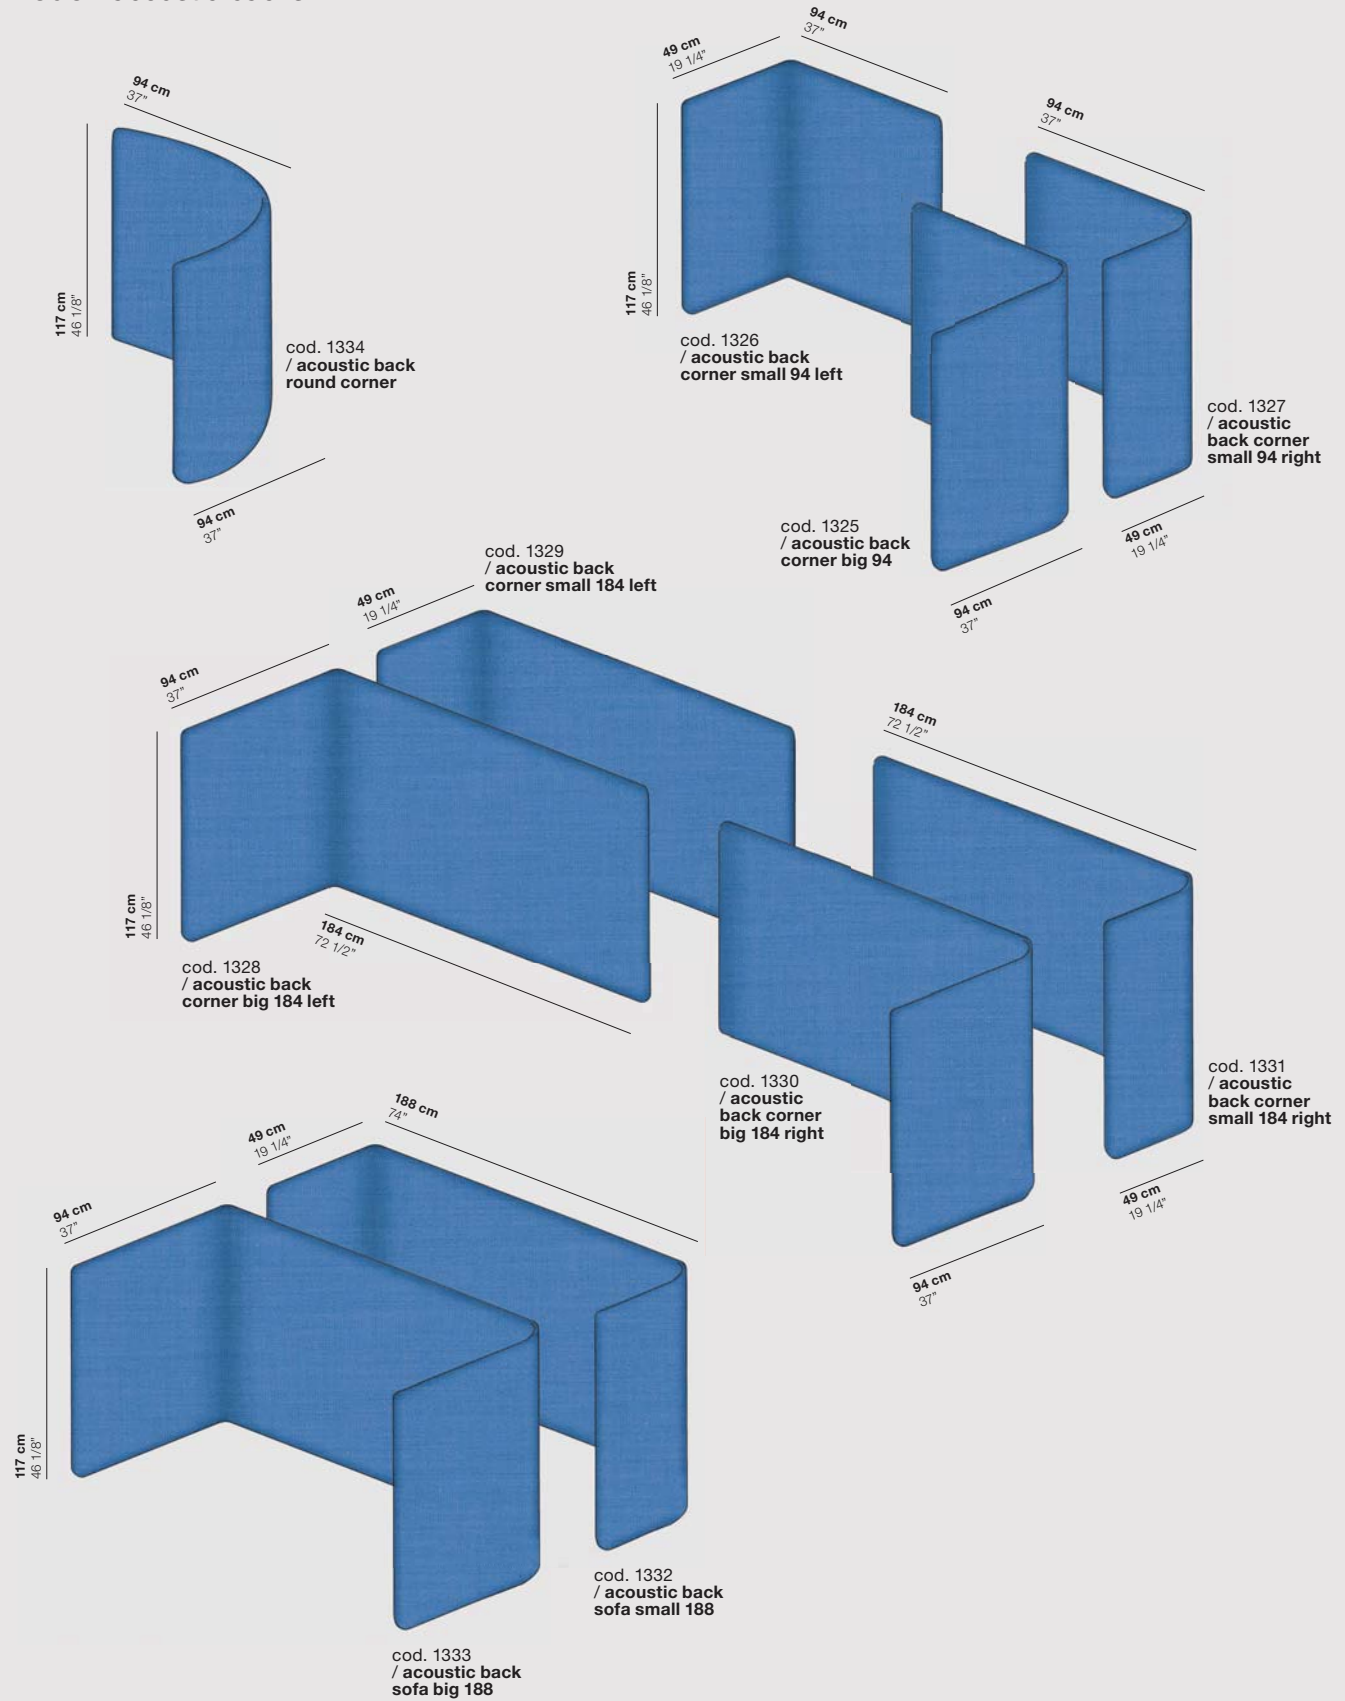

Node+ acoustic backs