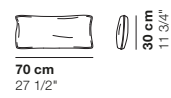

cod. 1344 / upholstered low screen

cod. 1345 / wooden low screen

cod. 1346 / Coffee table D50

cod. 1347 / coffee table D60

cod. 10020 / cushion

cod. 10023 / cushion

cod. 10024 / cushion

TIMO