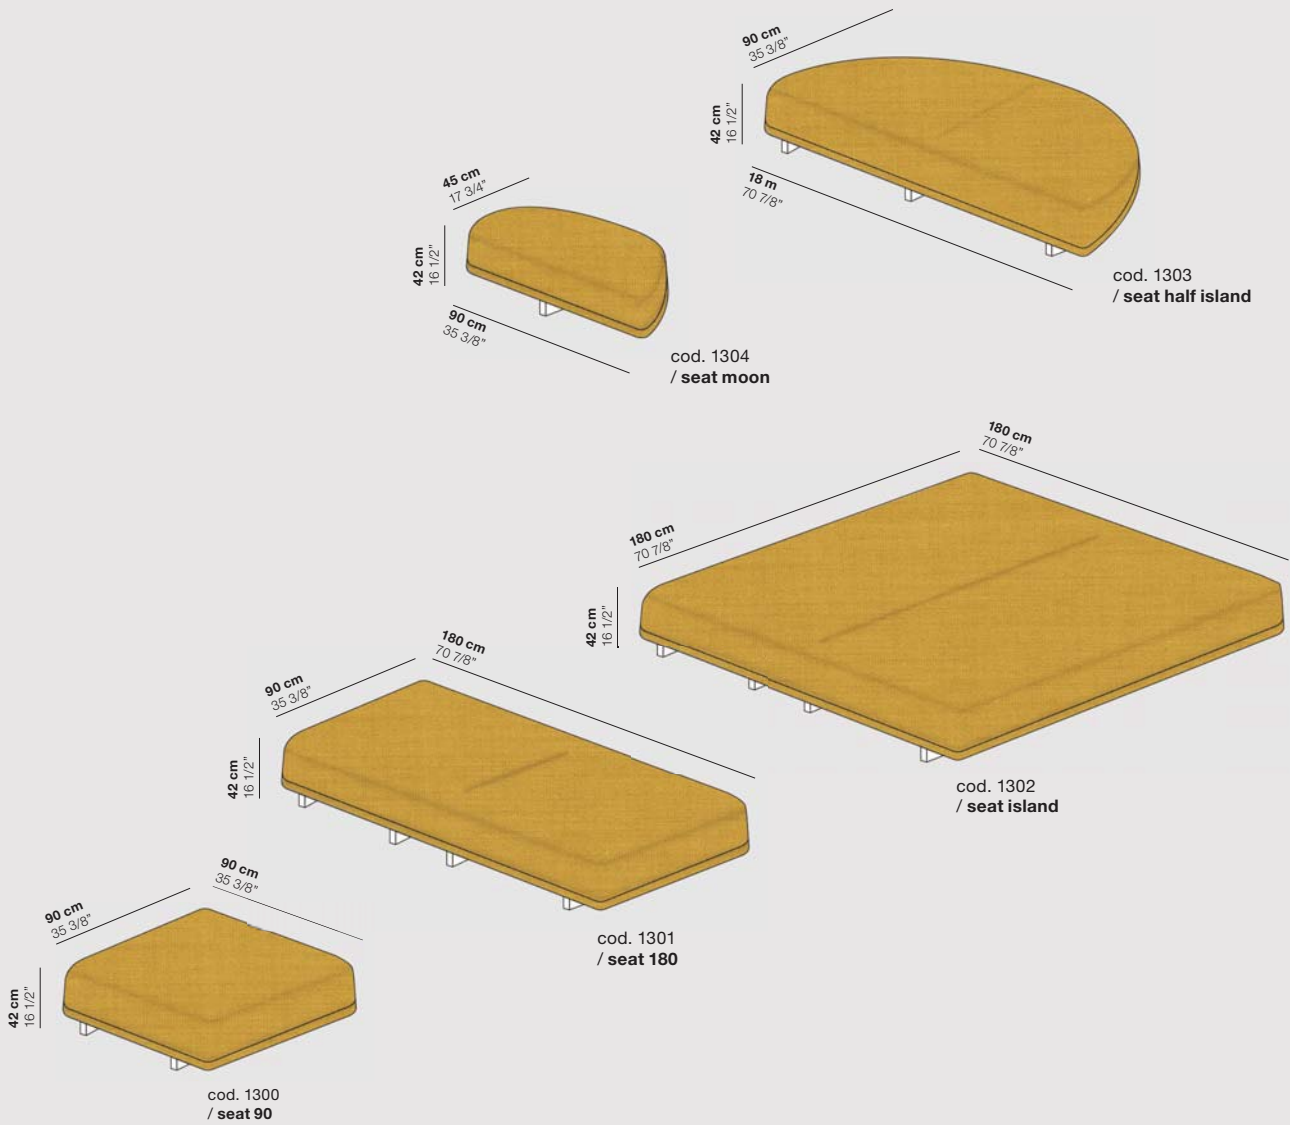

Node+ seats