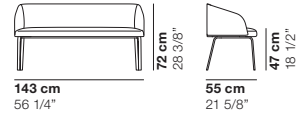

Nero pece
 Pitch black
 Poix noir
 Pech Schwarz

Avorio
 Ivory
 Ivoire
 Elfenbein

cod. 1355 / small armchair metal legs

cod. 1356 / small armchair swivel base

cod. 1357 / small sofa metal legs

cod. 1358 / lounge armchair metal legs