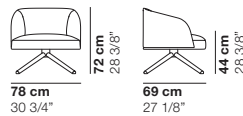

cod. 1359 / lounge sofa metal legs

cod. 1360 / small armchair wooden legs

cod. 1361 / small sofa wooden legs

cod. 1362 / lounge armchair wooden legs

cod. 1363 / lounge sofa wooden legs

cod. 1364 / lounge armchair swivel base