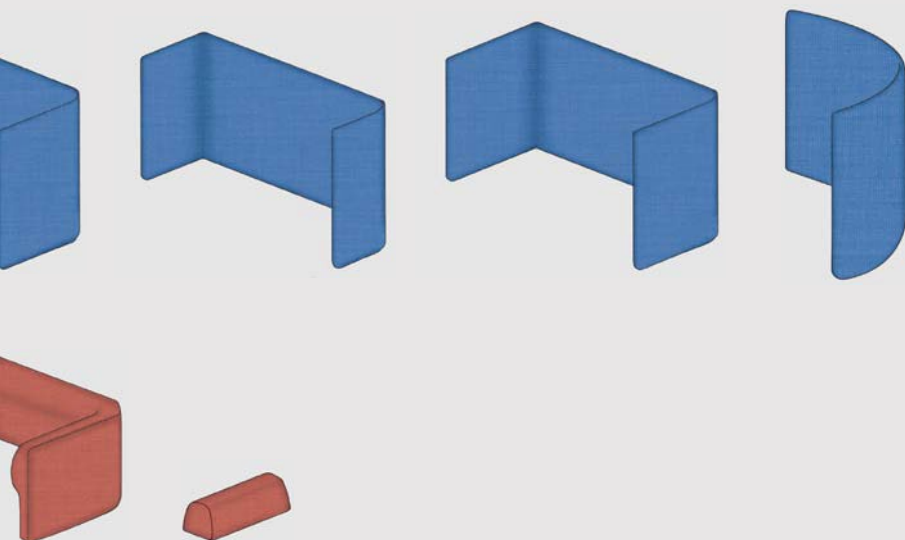

NODE+ cod. 10024
Cushion /
NODE+ cod. 1317
Free upholstered back /
NODE+ cod. 10020
Cushion /
NODE+ cod. 1333
Acoustic back sofa big 188 /
NODE+ cod. 1331
Acoustic back corner small right /
NODE+ cod. 1301
Seat 180